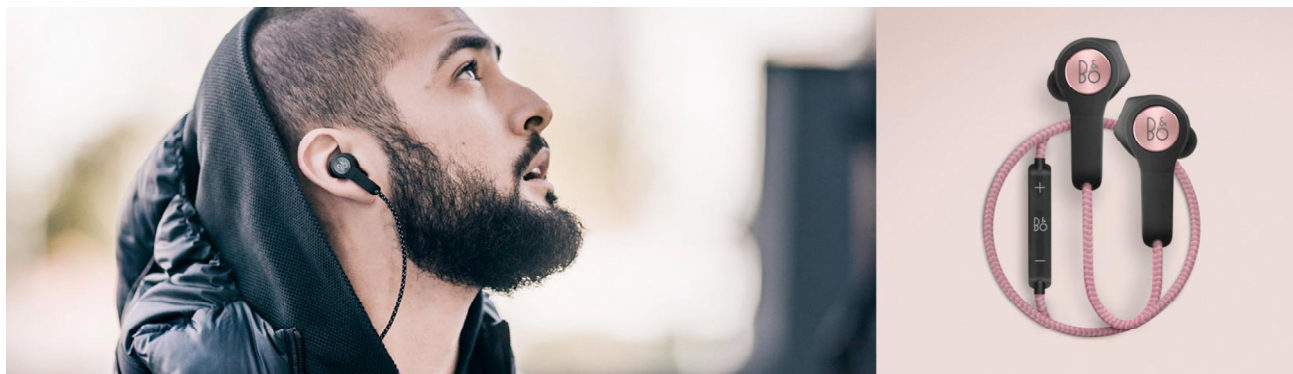

## SPECIFICATIONS – BEOPLAY H5

**BASIC SPECIFICATIONS****Headphone type**

Wireless in-ear

**Dimensions**

39 mm x 28 mm x 23.5 mm

1.5" x 1.1" x 0.9"

**Weight**

18 g / 0.04 pounds

**Cable (attaching earbuds)**

52 cm / 20.5"

**Remote**

3 control buttons and microphone

**Designer**

Jakob Wagner

**TECHNICAL SPECIFICATIONS****Driver**

6.4 mm

Note: Bluetooth mode 1mW at 1kHz

**Microphone**

Omnidirectional

**Battery**

Two rechargeable Lithium-Ion batteries (one in each earpiece)

Capacity: 50 mAh each

Up to 5 hours playtime at moderate level

Charging time: approximately 2 hours